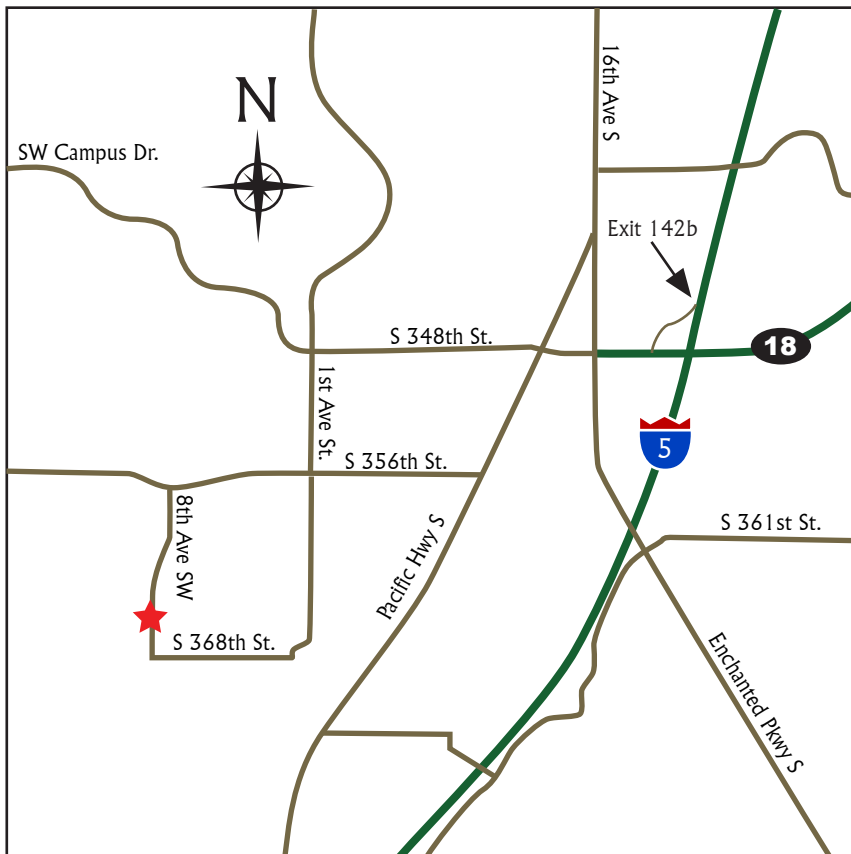

# Directions To: Brighton Park

## From I-5 Southbound

- START** 1: Start by traveling Southbound I-5 toward Portland.
- ↑ 2: Take Exit 142b toward WA-161 S / Puyallup. 0.3 miles
- ↑ 3: Merge onto S 348th St. 1.1 miles
- ← 4: Turn left onto 1st Ave S 0.2 miles
- 5: Turn Right onto SW 356th St. 0.1 miles
- ← 6: Turn left onto 8th Ave SW which turns into 9th Ave SW. 0.5 miles
- 7: Turn right onto SW 365th Pl continue into Brighton Park. <0.1 miles
- END** 8: End at 9th Ave SW and SW 365th Pl  
Federal Way, WA 98023, US